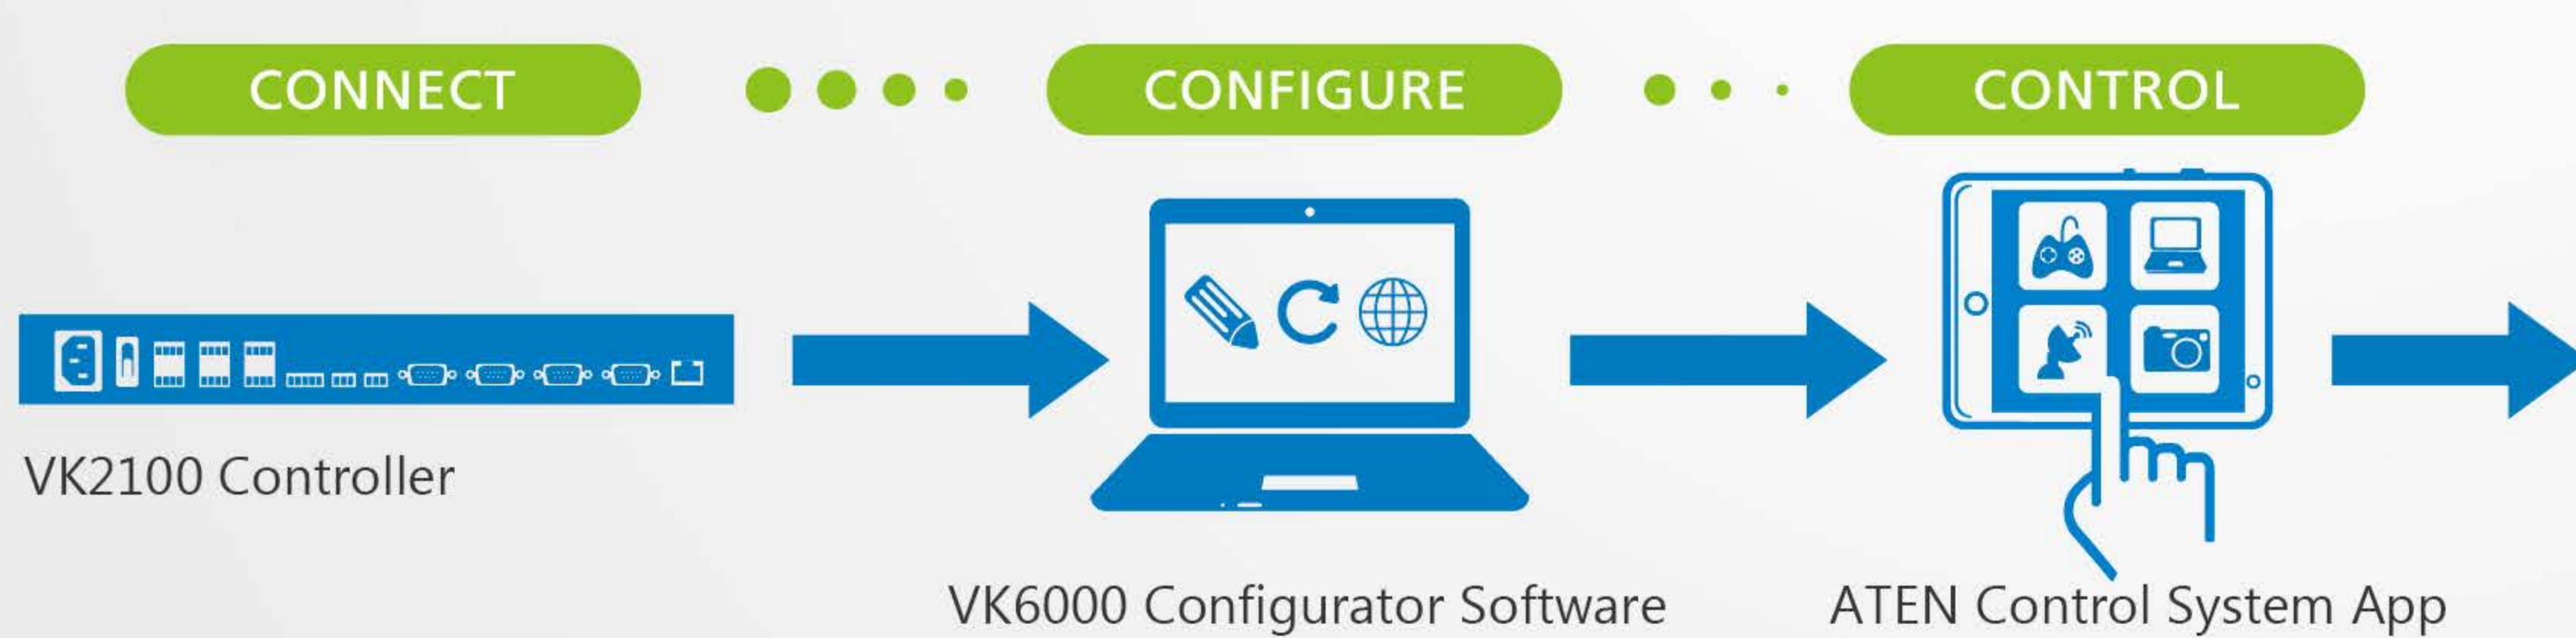

Installation Setup

Meeting Room