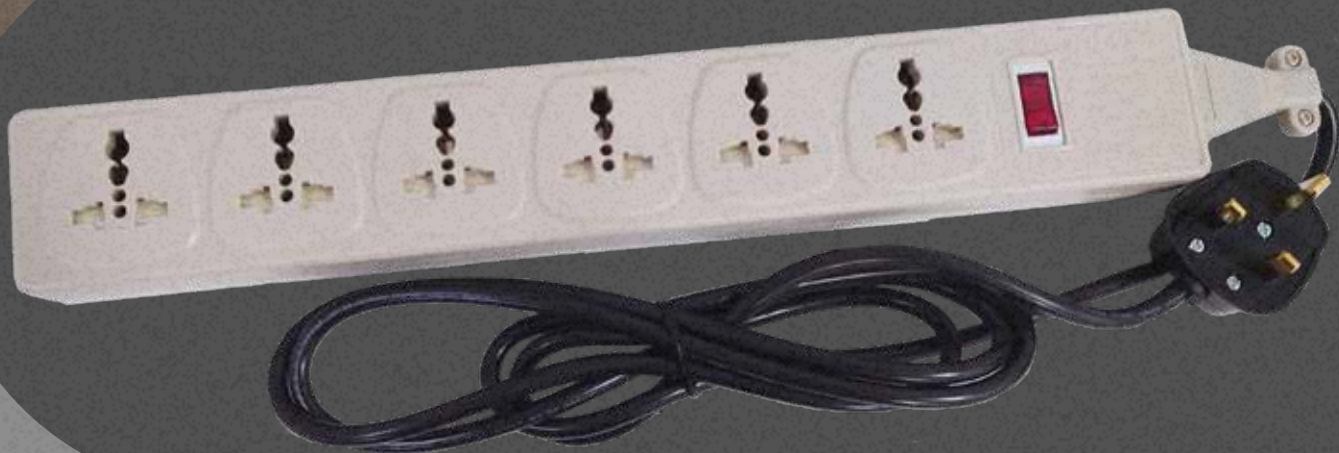

Wonpro 6 Outlet Extension with 1.8M Cable UK Plug

Part No: WES4-107

- No fuse circuit breaker.
- Surge protector and power indicator.
- Rational distance between the sockets.
- Patented universal socket.
- Patented safety protective gate unit.
- Firproof plastic-ABS (UL94V0)
- Colour: White smoke
- 100% Authentic Made in Taiwan